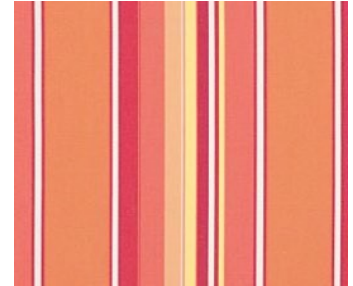

CANVAS - SKY BLUE
5424-0000

CANVAS - ARUBA
5416-0000

CANVAS - SAPPHIRE
BLUE 5452-0000

BENCHMARK

*Disclaimer: All colors shown are representations. Actual colors may vary. If color match is critical please request a color sample.

GRADED IN TEXTILES

SUNBRELLA

Grade A

CANVAS - TRUE BLUE
5499-0000

CANVAS - NAVY
5439-0000

DOLCE - OASIS
56001-0000

DOLCE - MANGO
56000-0000

SEVILLE - SEASIDE
5608-0000

BENCHMARK

*Disclaimer: All colors shown are representations. Actual colors may vary. If color match is critical please request a color sample.

GRADED IN TEXTILES VINYL

Grade B

CLASSIC – FOG
SCL-106

CLASSIC – COMET
SCL-208