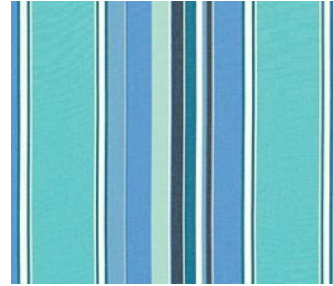

GRADED IN TEXTILES

SUNBRELLA

Grade A

CANVAS - GINKGO
54011-0000

CANVAS - FERN
5487-0000

CANVAS -
FOREST GREEN
5446-0000

CANVAS - TEAL
5456-0000

CANVAS - SPA
5413-0000

CANVAS - SKY BLUE
5424-0000

CANVAS - ARUBA
5416-0000

CANVAS - SAPPHIRE
BLUE 5452-0000

BENCHMARK

*Disclaimer: All colors shown are representations. Actual colors may vary. If color match is critical please request a color sample.

GRADED IN TEXTILES

SUNBRELLA

Grade A

CANVAS - TRUE BLUE
5499-0000

CANVAS - NAVY
5439-0000

DOLCE - OASIS
56001-0000

DOLCE - MANGO
56000-0000

SEVILLE - SEASIDE
5608-0000

CLASSIC – PEWTER
SCL-031

CLASSIC – BLACK
SCL-005

CLASSIC – ANISEED
SCL-201

CLASSIC – PAPYRUS
SCL-221

CLASSIC – STONE
SCL-040

CLASSIC – BEDROCK
SCL-204

BENCHMARK

*Disclaimer: All colors shown are representations. Actual colors may vary. If color match is critical please request a color sample.