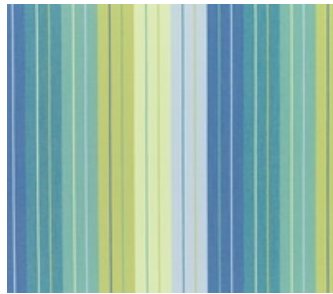

GRADED IN TEXTILES

SUNBRELLA

Grade A

CANVAS - GINKGO
54011-0000

CANVAS - FERN
5487-0000

CANVAS -
FOREST GREEN
5446-0000

CANVAS - TEAL
5456-0000

CANVAS - SPA
5413-0000

CANVAS - SKY BLUE
5424-0000

CANVAS - ARUBA
5416-0000

CANVAS - SAPPHIRE
BLUE 5452-0000

BENCHMARK

*Disclaimer: All colors shown are representations. Actual colors may vary. If color match is critical please request a color sample.

GRADED IN TEXTILES

SUNBRELLA

Grade A

CANVAS - TRUE BLUE
5499-0000

CANVAS - NAVY
5439-0000

DOLCE - OASIS
56001-0000

DOLCE - MANGO
56000-0000

SEVILLE - SEASIDE
5608-0000

BENCHMARK

*Disclaimer: All colors shown are representations. Actual colors may vary. If color match is critical please request a color sample.

GRADED IN TEXTILES VINYL

Grade B

CLASSIC – FOG
SCL-106

CLASSIC – COMET
SCL-208