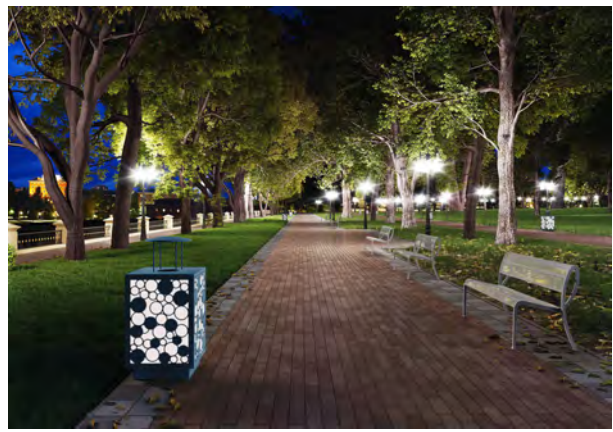

Burano Collection took its inspiration from the tiny island near Venice, named Burano, known around the world for lace making. The cuts on the metal are a small nod to that lacework. Created with aluminum construction with waterjet cut pattern.

RECEPTACLE

- Burano Receptacle is available as a freestanding or surface mounted piece. Must specify on order.
- Aluminum construction with waterjet cut pattern.
- The frame is constructed of aluminum.
- Base frame color - standard RAL powder coat colors apply.
- Contrasting inset frame - standard RAL powder coat colors apply.
- 10" diameter litter cavity.
- Hinged access door.
- Rigid plastic liner included.
- Lighting package with LED lights and white plexiglass available.

FINISHES

- Frame: powder coated aluminum - standard RAL colors apply.
- Contrasting inset frame - standard RAL powder coat colors apply.
- Visit benchmarkcontractfurniture.com for color charts.

MAINTENANCE

- Metal surfaces can be cleaned as needed using a soft cloth with warm water and a mild detergent. Avoid abrasive cleaners.

NOMINAL DIMENSIONS

	STYLE	MODEL	DEPTH	WIDTH	HEIGHT	GALLON
Receptacle		16202-AL5	24"	24"	46"	42
		16201-AL5	24"	24"	36"	42