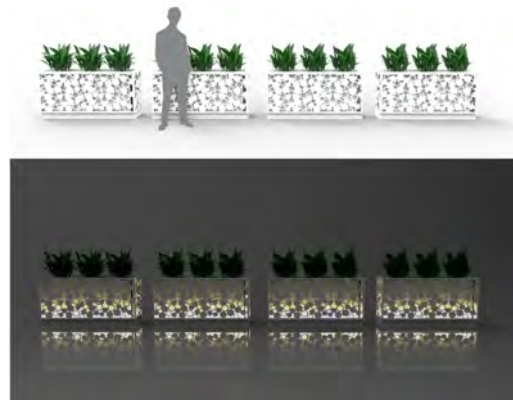

SUBLIMATION OPTIONS

NATIONAL WALNUT

ASH

EUROPEAN CHERRY

MEDITERRANEAN CHERRY

BURANO PLANTER

Burano Collection took its inspiration from the tiny island near Venice, named Burano, known around the world for lace making. The cuts on the metal are a small nod to that lacework. Created with aluminum construction with waterjet cut pattern.