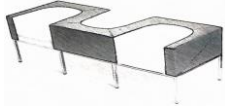

* FOB ITALY. NOT HONORED UNDER FREIGHT PROGRAM. FREIGHT QUOTE MUST BE REQUESTED.

Cubix 19492-AL5	Single Seat Lounge Chair	Interior	27"D x 27"W x 29.5"H. 18"SH.	
		3.25 yds required (based on solid 54"w). Add 25% for most repeat patterns. Welded steel frame with polished chrome finish. High-density polyurethane foam. Ganging kit available upon request.		
			Graded in // Grade A	\$2,329
			Graded in // Grade B	\$2,485
			Graded in // Grade C	\$2,719
			C.O.M.	\$2,016

* FOB ITALY. NOT HONORED UNDER FREIGHT PROGRAM. FREIGHT QUOTE MUST BE REQUESTED.

Cubix 19494-AL5	Two-Seater Lounge	Interior	27"D x 52"W x 29.5"H. 18"SH.	
		5 yds required (based on solid 54"w). Add 25% for most repeat patterns. Welded steel frame with polished chrome finish. High-density polyurethane foam. Ganging kit available upon request.		
			Graded in // Grade A	\$3,908
			Graded in // Grade B	\$4,138
			Graded in // Grade C	\$4,482
			C.O.M.	\$3,449

* FOB ITALY. NOT HONORED UNDER FREIGHT PROGRAM. FREIGHT QUOTE MUST BE REQUESTED.

Pricing is LIST. Contact your sales representative for discount.

BENCHMARK CONTRACT FURNITURE

Cubix
19496-AL5

Three-Seater Lounge

Interior

27"D x 76"W x 29.5"H. 18"SH.

7 yds required (based on solid 54"w). Add 25% for most repeat patterns.
Welded steel frame with polished chrome finish.
High-density polyurethane foam.
Ganging kit available upon request.