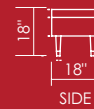

STANDARD FEATURES:

Wood frame
Seat in high density polyurethane foam
COM – Vinyl, fabric or leather
Brushed chrome feet

OPTIONS:

Contrast stitching

BENCH #9572-AL5

BENCHMARKCONTRACTFURNITURE.COM

456 Osceola Avenue • Jacksonville Beach, FL 32250 • P 904.246.5060 • F 904.246.9008