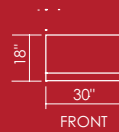

## OPTIONS:

- Ganging kit
- Open or closed center
- Custom sizes and finishes available

CHAIR #9530-AL5 (NOTCHED) / #9531-AL5 (WITHOUT NOTCH)

CORNER #9532-AL5 (NOTCHED) / #9533-AL5 (WITHOUT NOTCH)

OTTOMAN #9534-AL5

 ISOLA

DESIGNED BY: ANTONIO LAROSA

BENCHMARKCONTRACTFURNITURE.COM

456 Osceola Avenue • Jacksonville Beach, FL 32250 • P 904.246.5060 • F 904.246.9008