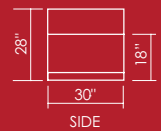

## OPTIONS:

- Ganging kit
- Open or closed center
- Custom sizes and finishes available

CHAIR #9530-AL5 (NOTCHED) / #9531-AL5 (WITHOUT NOTCH)

CORNER #9532-AL5 (NOTCHED) / #9533-AL5 (WITHOUT NOTCH)

OTTOMAN #9534-AL5