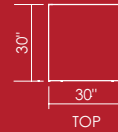

## OPTIONS:

- Ganging kit
- Open or closed center
- Custom sizes and finishes available

CHAIR #9530-AL5 (NOTCHED) / #9531-AL5 (WITHOUT NOTCH)

CORNER #9532-AL5 (NOTCHED) / #9533-AL5 (WITHOUT NOTCH)

OTTOMAN #9534-AL5

 ISOLA

DESIGNED BY: ANTONIO LAROSA

BENCHMARKCONTRACTFURNITURE.COM

456 Osceola Avenue • Jacksonville Beach, FL 32250 • P 904.246.5060 • F 904.246.9008