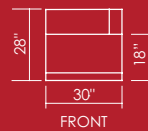

## OPTIONS:

- Ganging kit
- Open or closed center
- Custom sizes and finishes available

CHAIR #9530-AL5 (NOTCHED) / #9531-AL5 (WITHOUT NOTCH)

CORNER #9532-AL5 (NOTCHED) / #9533-AL5 (WITHOUT NOTCH)

OTTOMAN #9534-AL5