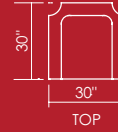

ISOLA

DESIGNED BY: ANTONIO LAROSA

STANDARD FEATURES:

- Welded tubular steel frame
- Seat and back in high density polyurethane foam
- COM – Vinyl, fabric or leather
- Brushed chrome base

OPTIONS:

- Ganging kit
- Open or closed center
- Custom sizes and finishes available

CHAIR #9530-AL5 (NOTCHED) / #9531-AL5 (WITHOUT NOTCH)