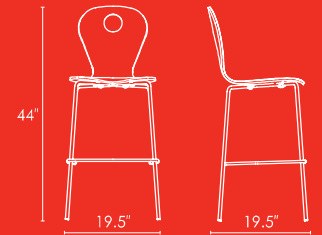

Heavy duty chrome frame

Seat/back in plastic laminate

CHAIR #1868-AL5

BARSTOOL #1869-AL5

 GILMOUR

STANDARD FEATURES:

Heavy duty chrome frame

Seat/back in plastic laminate

CHAIR #1871-AL5

BARSTOOL #1872-AL5

 @ CHAIR

STANDARD FEATURES:

- Polished chrome base
- Four legs or with casters
- Seat available in polished chrome, wood, laminate, and powdercoated steel

CHAIR #1260-AL5 (DINING)