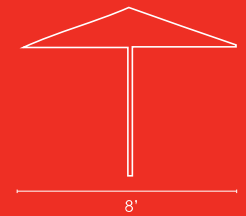

UMBRELLA #7002