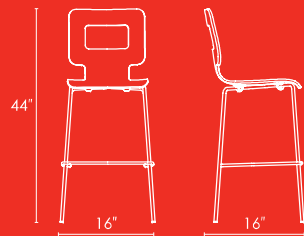

CLUSTER SEATING ^E	66-67
------------------------------	-------

SEE ONLINE PRICELIST FOR MORE INFORMATION.
www.benchmarkdesigngroup.com/resources

^E SUITABLE FOR EXTERIOR USE

ATLIN

STANDARD FEATURES:

Chrome frame

Seat/back in plastic laminate

CHAIR #1191

BARSTOOL #1192

BANCROFT

STANDARD FEATURES:

Powdercoated steel frame

Seat/back in plastic laminate

Barstool available