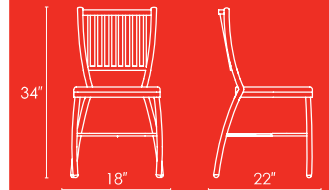

STANDARD FEATURES:

Single-piece polypropylene & glass fibre
chair

Stacks up to 8 high, armchair: 6 high

Turquoise, Lime-Yellow, Sand or White

ARMCHAIR #1146-A

SIDE CHAIR #1146-S

FRESNO

STANDARD FEATURES:

Powdercoated steel frame

CHAIR #1022

DILLON

STANDARD FEATURES:

Powdercoated steel frame

Seat available in wood,
molded plastic, or
upholstered

CHAIR #1054

POSEY