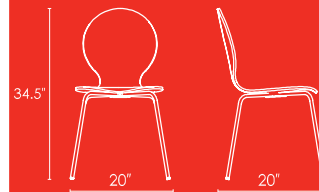

CHAIR #1083

DAWSON

STANDARD FEATURES:

- Heavy duty chrome frame
- Seat/back in plastic laminate

CHAIR #1128

BARSTOOL #1129

DORVAL

STANDARD FEATURES:

- Heavy duty chrome frame
- Seat/back in plastic laminate
- Horizontal oval cut out

CHAIR #1874-AL5

BARSTOOL #1875-AL5

 CANTIN

STANDARD FEATURES:

- Heavy duty chrome frame
- Seat/back in plastic laminate

CHAIR #1848-AL5