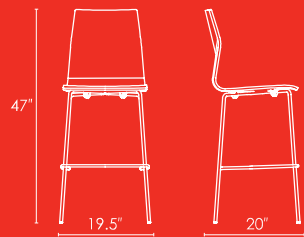

- Heavy duty chrome frame
- Seat/back in plastic laminate
- Horizontal oval cut out

CHAIR #1874-AL5

BARSTOOL #1875-AL5

 CANTIN

STANDARD FEATURES:

- Heavy duty chrome frame
- Seat/back in plastic laminate

CHAIR #1848-AL5

BARSTOOL #1849-AL5

 DELSON

STANDARD FEATURES:

- Heavy duty chrome frame
- Seat/back in plastic laminate
- Abstract pattern cut out

CHAIR #1833-AL5

BARSTOOL #1834-AL5

LANTIER

STANDARD FEATURES:

Heavy duty chrome frame

Seat/back in plastic laminate

CHAIR #1836-AL5

BARSTOOL #1837-AL5

LAURENT

STANDARD FEATURES:

Heavy duty chrome frame

Seat/back in plastic laminate