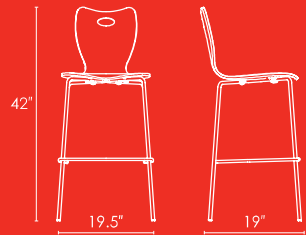

CHAIR #1140

VILLEROY

STANDARD FEATURES:

- Heavy duty chrome frame
- Seat/back in plastic laminate

CHAIR #1842-AL5

BARSTOOL #1843-AL5

 CHAMBLY

STANDARD FEATURES:

Heavy duty chrome frame

Seat/back in plastic laminate

CHAIR #1868-AL5

BARSTOOL #1869-AL5

 GILMOUR

STANDARD FEATURES:

Heavy duty chrome frame

Seat/back in plastic laminate