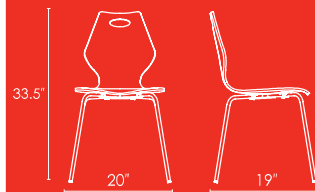

CHAIR #1851-AL5

BARSTOOL #1852-AL5

STRATFORD

STANDARD FEATURES:

Heavy duty chrome frame

Seat/back in plastic laminate

CHAIR #1845-AL5

BARSTOOL #1846-AL5