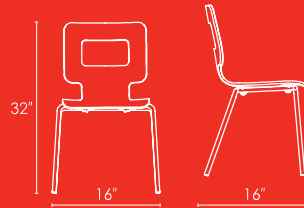

CLUSTER SEATING ^E	66-67
------------------------------	-------

SEE ONLINE PRICELIST FOR MORE INFORMATION.
www.benchmarkdesigngroup.com/resources

^E SUITABLE FOR EXTERIOR USE

ATLIN

STANDARD FEATURES:

Chrome frame

Seat/back in plastic laminate

CHAIR #1191

BARSTOOL #1192

BANCROFT

STANDARD FEATURES:

Powdercoated steel frame

Seat/back in plastic laminate

Barstool available