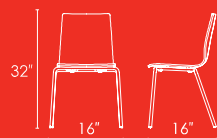

Seat/back in plastic laminate

CHAIR #1191

BARSTOOL #1192

BANCROFT

STANDARD FEATURES:

Powdercoated steel frame

Seat/back in plastic laminate

Barstool available

CHAIR #1083

DAWSON

STANDARD FEATURES:

- Heavy duty chrome frame
- Seat/back in plastic laminate

CHAIR #1128

BARSTOOL #1129

DORVAL

STANDARD FEATURES:

- Heavy duty chrome frame
- Seat/back in plastic laminate
- Horizontal oval cut out

CHAIR #1874-AL5

BARSTOOL #1875-AL5

 CANTIN

STANDARD FEATURES:

- Heavy duty chrome frame
- Seat/back in plastic laminate

CHAIR #1848-AL5