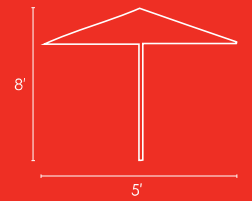

BASE #3050

UMBRELLAS

ALUMINUM CANOPY

STANDARD FEATURES:

- Aluminum perforated canopy
- 1.5" aluminum pole
- Powdercoated finish

UMBRELLA #7003

ALUMINUM POLE

STANDARD FEATURES: