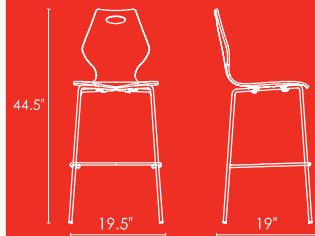

Heavy duty chrome frame

Seat/back in plastic laminate

CHAIR #1836-AL5

BARSTOOL #1837-AL5

LAURENT

STANDARD FEATURES:

Heavy duty chrome frame

Seat/back in plastic laminate

CHAIR #1851-AL5

BARSTOOL #1852-AL5

STRATFORD

STANDARD FEATURES:

Heavy duty chrome frame

Seat/back in plastic laminate

CHAIR #1845-AL5

BARSTOOL #1846-AL5

BASTIEN

STANDARD FEATURES:

Heavy duty chrome frame

Seat/back in plastic laminate

CHAIR #1884-AL5

BARSTOOL #1885-AL5

 IRWIN

STANDARD FEATURES: