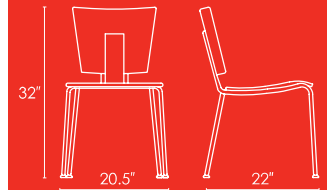

CHAIR #1130