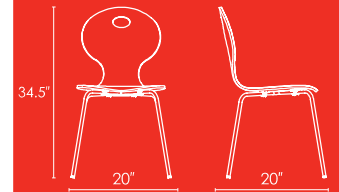

CHAIR #1851-AL5