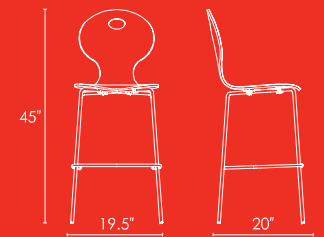

Heavy duty chrome frame

Seat/back in plastic laminate

CHAIR #1836-AL5

BARSTOOL #1837-AL5

LAURENT

STANDARD FEATURES:

Heavy duty chrome frame

Seat/back in plastic laminate

CHAIR #1851-AL5

BARSTOOL #1852-AL5

STRATFORD

STANDARD FEATURES:

Heavy duty chrome frame

Seat/back in plastic laminate

CHAIR #1845-AL5

BARSTOOL #1846-AL5