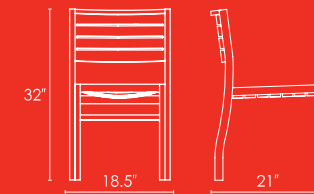

CHAIR #1132-S (SIDE CHAIR)