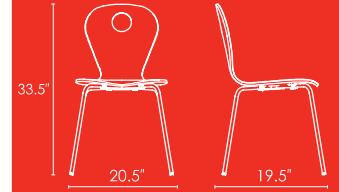

CHAIR #1140

VILLEROY

STANDARD FEATURES:

- Heavy duty chrome frame
- Seat/back in plastic laminate

CHAIR #1842-AL5

BARSTOOL #1843-AL5

 CHAMBLY

STANDARD FEATURES:

Heavy duty chrome frame

Seat/back in plastic laminate

CHAIR #1868-AL5

BARSTOOL #1869-AL5

 GILMOUR

STANDARD FEATURES:

Heavy duty chrome frame

Seat/back in plastic laminate

CHAIR #1871-AL5

BARSTOOL #1872-AL5

 @ CHAIR

STANDARD FEATURES:

- Polished chrome base
- Four legs or with casters
- Seat available in polished chrome, wood, laminate, and powdercoated steel

CHAIR #1260-AL5 (DINING)