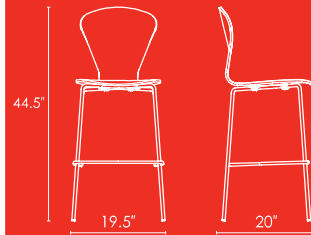

Heavy duty chrome frame

Seat/back in plastic laminate

CHAIR #1862-AL5

BARSTOOL #1863-AL5

 EASTON

STANDARD FEATURES:

Heavy duty chrome frame

Seat/back in plastic laminate

CHAIR #1865-AL5

BARSTOOL #1866-AL5

RAWDON

STANDARD FEATURES:

- Heavy duty chrome frame
- Seat/back in plastic laminate

CHAIR #1839-AL5

BARSTOOL #1840-AL5

TRIBECCA