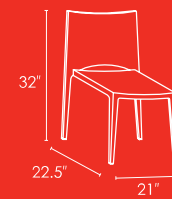

CHAIR #1162