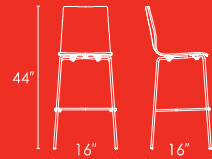

Seat/back in plastic laminate

CHAIR #1191

BARSTOOL #1192

BANCROFT

STANDARD FEATURES:

Powdercoated steel frame

Seat/back in plastic laminate

Barstool available

CHAIR #1083

DAWSON

STANDARD FEATURES:

- Heavy duty chrome frame
- Seat/back in plastic laminate

CHAIR #1128

BARSTOOL #1129

DORVAL

STANDARD FEATURES:

- Heavy duty chrome frame
- Seat/back in plastic laminate
- Horizontal oval cut out

CHAIR #1874-AL5

BARSTOOL #1875-AL5

 CANTIN

STANDARD FEATURES:

- Heavy duty chrome frame
- Seat/back in plastic laminate

CHAIR #1848-AL5