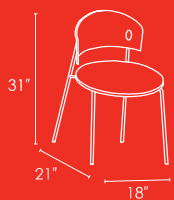

STANDARD FEATURES:

Tubular steel frame: Aluminum, White or

Anthracite

Seat/back in polpropylene: White,

Anthracite or Red

Stacks up to 6 high

CHAIR #1150

GIPSY

STANDARD FEATURES:

Single-piece polypropylene & glass fibre
chair

Stacks up to 8 high, armchair: 6 high

Turquoise, Lime-Yellow, Sand or White

ARMCHAIR #1146-A

SIDE CHAIR #1146-S

FRESNO

STANDARD FEATURES: