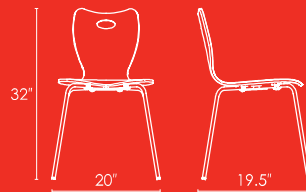

CHAIR #1140

VILLEROY

STANDARD FEATURES:

- Heavy duty chrome frame
- Seat/back in plastic laminate

CHAIR #1842-AL5

BARSTOOL #1843-AL5

 CHAMBLY

STANDARD FEATURES:

Heavy duty chrome frame

Seat/back in plastic laminate

CHAIR #1868-AL5

BARSTOOL #1869-AL5

 GILMOUR

STANDARD FEATURES:

Heavy duty chrome frame

Seat/back in plastic laminate