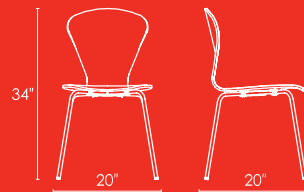

Heavy duty chrome frame

Seat/back in plastic laminate

CHAIR #1862-AL5

BARSTOOL #1863-AL5

 EASTON

STANDARD FEATURES:

Heavy duty chrome frame

Seat/back in plastic laminate

CHAIR #1865-AL5

BARSTOOL #1866-AL5

RAWDON

STANDARD FEATURES:

- Heavy duty chrome frame
- Seat/back in plastic laminate

CHAIR #1839-AL5

BARSTOOL #1840-AL5

TRIBECCA