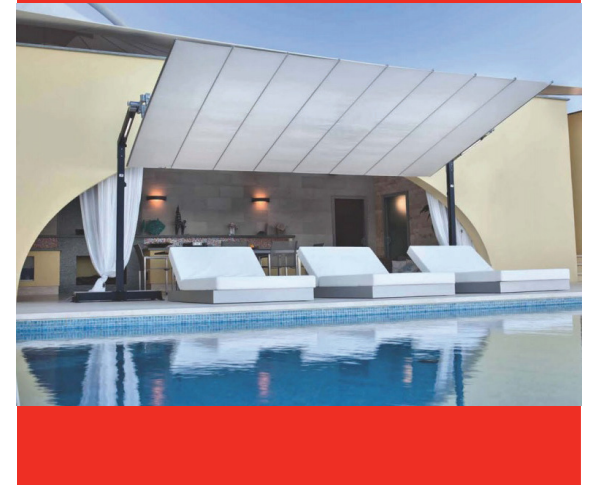

FLEXY

STANDARD FEATURES:

- Aluminum frame
- Silver powdercoated
- Sunbrella fabric canopy
- Crank operated opening and closing
- Canopy tilts forward and backward

UMBRELLA #7034