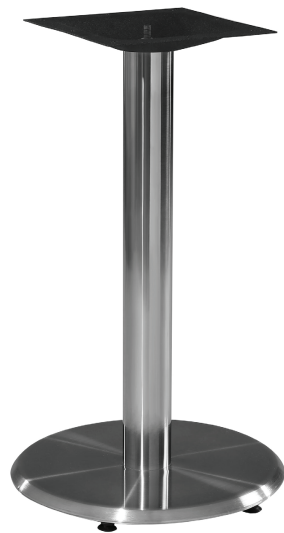

STANDARD FEATURES:

- Powdercoated steel base and column
- Adjustable levelers

BASE #3012-S

T BASE

STANDARD FEATURES:

- STAINLESS STEEL END BASE #3052:
 - Brushed stainless steel base and column
 - Adjustable glides

- CAST IRON END BASE COMPTON #3004EB:

- Cast iron base with steel column
- Black Wrinkle finish
- Adjustable glides

STANDARD FEATURES:

- Heavy duty flat steel base plate with stainless steel cover
- Stainless steel round column