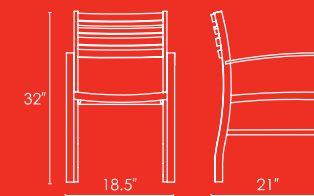

CHAIR #1132-A (ARM CHAIR)

TABLE #4608 PARSON STYLE

TABLE #4609 PATIO STYLE