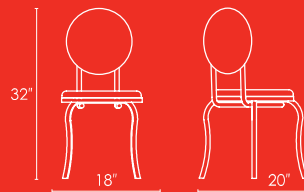

CHAIR #1046