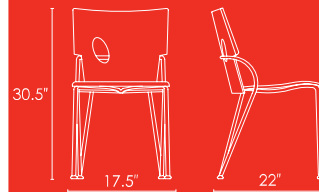

CHAIR #1140