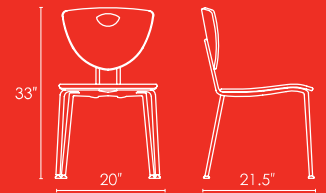

Seat/back in plastic laminate

CHAIR #1191

BARSTOOL #1192

BANCROFT

STANDARD FEATURES:

Powdercoated steel frame

Seat/back in plastic laminate

Barstool available

CHAIR #1083

DAWSON

STANDARD FEATURES:

- Heavy duty chrome frame
- Seat/back in plastic laminate

CHAIR #1128

BARSTOOL #1129

DORVAL

STANDARD FEATURES: