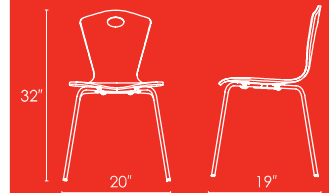

Seat/back in plastic laminate

CHAIR #1191

BARSTOOL #1192

BANCROFT

STANDARD FEATURES:

Powdercoated steel frame

Seat/back in plastic laminate

Barstool available

CHAIR #1083

DAWSON

STANDARD FEATURES:

- Heavy duty chrome frame
- Seat/back in plastic laminate

CHAIR #1128

BARSTOOL #1129

DORVAL

STANDARD FEATURES:

- Heavy duty chrome frame
- Seat/back in plastic laminate
- Horizontal oval cut out

CHAIR #1874-AL5

BARSTOOL #1875-AL5

 CANTIN

STANDARD FEATURES:

- Heavy duty chrome frame
- Seat/back in plastic laminate

CHAIR #1848-AL5