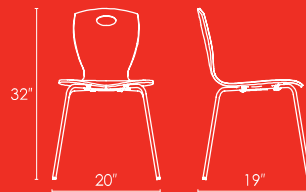

CHAIR #1851-AL5

BARSTOOL #1852-AL5

STRATFORD

STANDARD FEATURES:

Heavy duty chrome frame

Seat/back in plastic laminate

CHAIR #1845-AL5

BARSTOOL #1846-AL5

BASTIEN

STANDARD FEATURES:

Heavy duty chrome frame

Seat/back in plastic laminate

CHAIR #1884-AL5

BARSTOOL #1885-AL5

 IRWIN

STANDARD FEATURES:

Heavy duty chrome frame

Seat/back in plastic laminate

CHAIR #1862-AL5

BARSTOOL #1863-AL5

 EASTON

STANDARD FEATURES:

Heavy duty chrome frame

Seat/back in plastic laminate