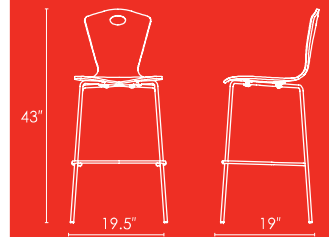

Seat/back in plastic laminate

CHAIR #1191

BARSTOOL #1192

BANCROFT

STANDARD FEATURES:

Powdercoated steel frame

Seat/back in plastic laminate

Barstool available

CHAIR #1083

DAWSON

STANDARD FEATURES:

- Heavy duty chrome frame
- Seat/back in plastic laminate

CHAIR #1128

BARSTOOL #1129

DORVAL

STANDARD FEATURES:

- Heavy duty chrome frame
- Seat/back in plastic laminate
- Horizontal oval cut out

CHAIR #1874-AL5

BARSTOOL #1875-AL5

 CANTIN

STANDARD FEATURES:

- Heavy duty chrome frame
- Seat/back in plastic laminate

CHAIR #1848-AL5