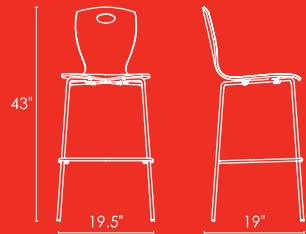

CHAIR #1851-AL5

BARSTOOL #1852-AL5

STRATFORD

STANDARD FEATURES:

Heavy duty chrome frame

Seat/back in plastic laminate

CHAIR #1845-AL5

BARSTOOL #1846-AL5

BASTIEN

STANDARD FEATURES:

Heavy duty chrome frame

Seat/back in plastic laminate

CHAIR #1884-AL5

BARSTOOL #1885-AL5

 IRWIN

STANDARD FEATURES:

Heavy duty chrome frame

Seat/back in plastic laminate

CHAIR #1862-AL5

BARSTOOL #1863-AL5

 EASTON

STANDARD FEATURES:

Heavy duty chrome frame

Seat/back in plastic laminate