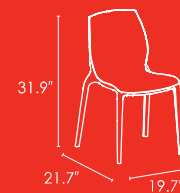

Stacks up to 18 high

CHAIR #1161

HIDRA

STANDARD FEATURES:

- Single-piece polypropylene chair
- UV protected.
- Stacks up to 8 high
- White, Orange, Green or upholstered with eco-leather

CHAIR #1144

KEFIR

STANDARD FEATURES: