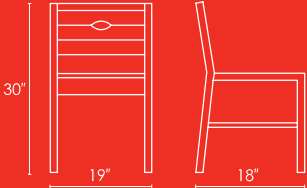

CHAIR #1030

 BRENTWOOD

STANDARD FEATURES:

- Powdercoated aluminum frame
- Seat/back slats in Jatoba wood with exterior oil finish
- Barstool Available

CHAIR #1160

 EDEN

PARSON STYLE

PATIO STYLE