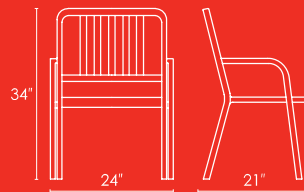

CHAIR #1022