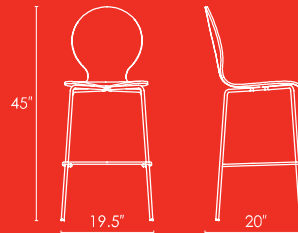

BARSTOOL #1849-AL5