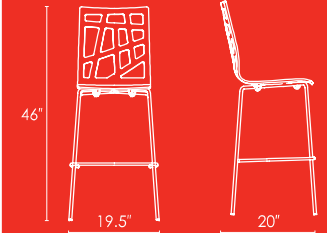

BARSTOOL #1849-AL5

 DELSON

STANDARD FEATURES:

- Heavy duty chrome frame
- Seat/back in plastic laminate
- Abstract pattern cut out

CHAIR #1833-AL5

BARSTOOL #1834-AL5

LANTIER

STANDARD FEATURES:

Heavy duty chrome frame

Seat/back in plastic laminate

CHAIR #1836-AL5

BARSTOOL #1837-AL5

LAURENT

STANDARD FEATURES:

Heavy duty chrome frame

Seat/back in plastic laminate