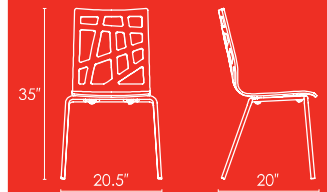

BARSTOOL #1849-AL5

 DELSON

STANDARD FEATURES:

- Heavy duty chrome frame
- Seat/back in plastic laminate
- Abstract pattern cut out

CHAIR #1833-AL5

BARSTOOL #1834-AL5

LANTIER

STANDARD FEATURES:

Heavy duty chrome frame

Seat/back in plastic laminate

CHAIR #1836-AL5

BARSTOOL #1837-AL5

LAURENT

STANDARD FEATURES:

Heavy duty chrome frame

Seat/back in plastic laminate