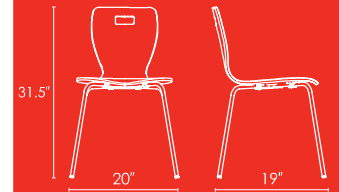

CHAIR #1865-AL5