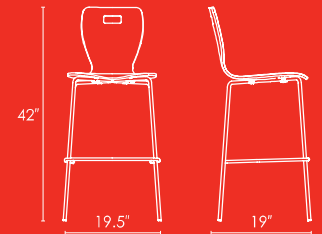

BARSTOOL #1866-AL5