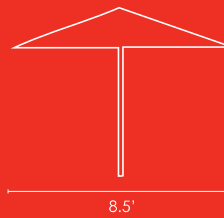

UMBRELLA #7001