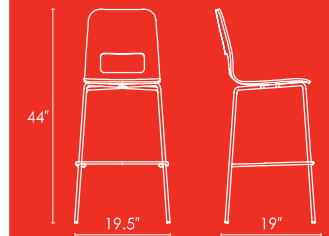

CHAIR #1851-AL5

BARSTOOL #1852-AL5

STRATFORD

STANDARD FEATURES:

Heavy duty chrome frame

Seat/back in plastic laminate

CHAIR #1845-AL5

BARSTOOL #1846-AL5

BASTIEN

STANDARD FEATURES:

Heavy duty chrome frame

Seat/back in plastic laminate

CHAIR #1884-AL5

BARSTOOL #1885-AL5

 IRWIN

STANDARD FEATURES:

Heavy duty chrome frame

Seat/back in plastic laminate

CHAIR #1862-AL5

BARSTOOL #1863-AL5

 EASTON

STANDARD FEATURES:

Heavy duty chrome frame

Seat/back in plastic laminate