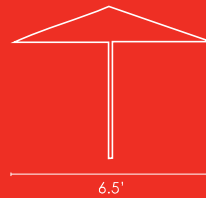

UMBRELLA #7001