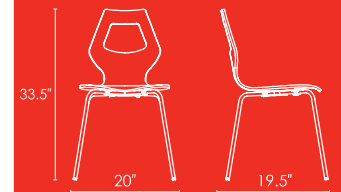

CHAIR #1140

VILLEROY

STANDARD FEATURES:

- Heavy duty chrome frame
- Seat/back in plastic laminate

CHAIR #1842-AL5

BARSTOOL #1843-AL5

 CHAMBLY

STANDARD FEATURES: