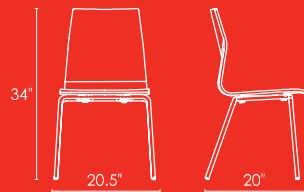

- Heavy duty chrome frame
- Seat/back in plastic laminate
- Horizontal oval cut out

CHAIR #1874-AL5

BARSTOOL #1875-AL5

 CANTIN

STANDARD FEATURES:

- Heavy duty chrome frame
- Seat/back in plastic laminate

CHAIR #1848-AL5

BARSTOOL #1849-AL5

 DELSON

STANDARD FEATURES:

- Heavy duty chrome frame
- Seat/back in plastic laminate
- Abstract pattern cut out

CHAIR #1833-AL5

BARSTOOL #1834-AL5

LANTIER

STANDARD FEATURES:

Heavy duty chrome frame

Seat/back in plastic laminate

CHAIR #1836-AL5

BARSTOOL #1837-AL5

LAURENT

STANDARD FEATURES:

Heavy duty chrome frame

Seat/back in plastic laminate