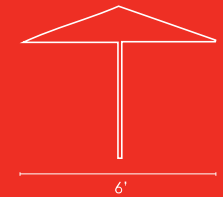

UMBRELLA #7002