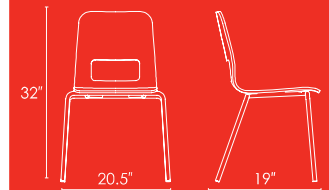

CHAIR #1851-AL5

BARSTOOL #1852-AL5

STRATFORD

STANDARD FEATURES:

Heavy duty chrome frame

Seat/back in plastic laminate

CHAIR #1845-AL5

BARSTOOL #1846-AL5

BASTIEN

STANDARD FEATURES:

Heavy duty chrome frame

Seat/back in plastic laminate

CHAIR #1884-AL5

BARSTOOL #1885-AL5

 IRWIN

STANDARD FEATURES:

Heavy duty chrome frame

Seat/back in plastic laminate

CHAIR #1862-AL5

BARSTOOL #1863-AL5

 EASTON

STANDARD FEATURES:

Heavy duty chrome frame

Seat/back in plastic laminate