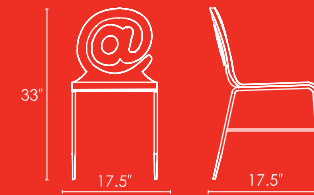

CHAIR #1871-AL5

BARSTOOL #1872-AL5

 @ CHAIR

STANDARD FEATURES:

- Polished chrome base
- Four legs or with casters
- Seat available in polished chrome, wood, laminate, and powdercoated steel

CHAIR #1260-AL5 (DINING)