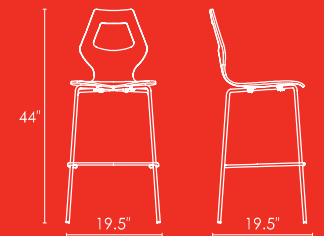

CHAIR #1140

VILLEROY

STANDARD FEATURES:

- Heavy duty chrome frame
- Seat/back in plastic laminate

CHAIR #1842-AL5

BARSTOOL #1843-AL5

 CHAMBLY

STANDARD FEATURES: