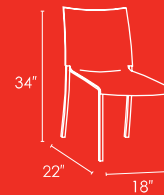

CHAIR #1161