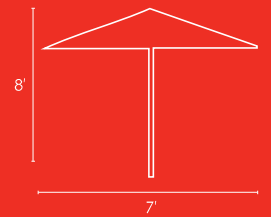

BASE #3050

UMBRELLAS

ALUMINUM CANOPY

STANDARD FEATURES:

- Aluminum perforated canopy
- 1.5" aluminum pole
- Powdercoated finish

UMBRELLA #7003

ALUMINUM POLE

STANDARD FEATURES: