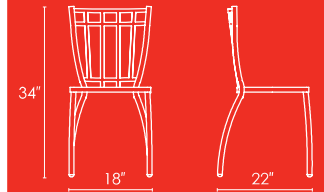

CHAIR #1030