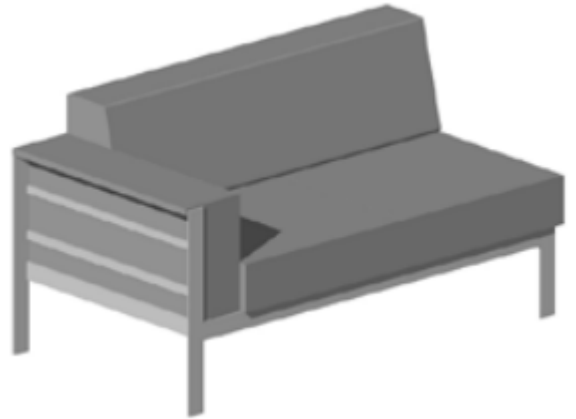

Como Love Seat

Model #9804-AL5

Standard aluminum frame – standard RAL powder coat colors apply.

Mildew resistant, open-cell foam cushions.

64" x 33.5" x 33.5"H

Upholstered – standard Como fabrics apply.

Also available in C.O.M. – fabric must be suitable for exterior environment and tested at our factory for suitability.

Como Love Seat One Arm (left or right)

Model #9806-AL5

Standard aluminum frame – standard RAL powder coat colors apply.

Mildew resistant, open-cell foam cushions.

61" x 33.5" x 33.5"H

Upholstered – standard Como fabrics apply.

Also available in C.O.M. – fabric must be suitable for exterior environment and tested at our factory for suitability.

exterior