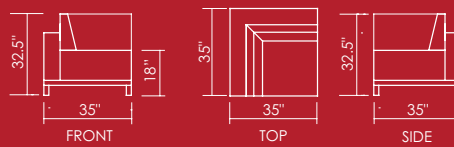

OPTIONS:

- Ganging kit
- 3/4" natural stone or man-made solid surface table-top
- Power/data available on tables
- Custom sizes and finishes available

CHAIR #9165-AL2

TABLE #9171-AL2
OTTOMAN #9169-AL2
PLANTER #9170-AL2

CORNER #9168-AL2

ARMLESS CHAIR #9164-AL2

ONE ARM SOFA #9167-AL2

LOVESEAT #9166-AL2

BENCH #9172-AL2

 C O D Y

DESIGNED BY: ANTONIO LAROSA

BENCHMARKCONTRACTFURNITURE.COM