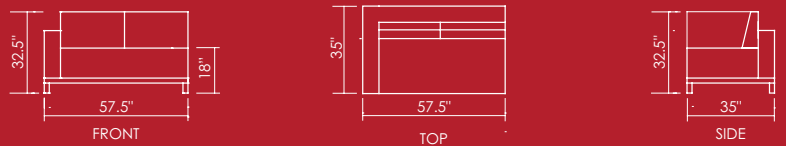

OPTIONS:

- Ganging kit
- 3/4" natural stone or man-made solid surface table-top
- Power/data available on tables
- Custom sizes and finishes available

CHAIR #9165-AL2

TABLE #9171-AL2
OTTOMAN #9169-AL2
PLANTER #9170-AL2

CORNER #9168-AL2

ARMLESS CHAIR #9164-AL2

ONE ARM SOFA #9167-AL2

LOVESEAT #9166-AL2

BENCH #9172-AL2

 C O D Y

DESIGNED BY: ANTONIO LAROSA

BENCHMARKCONTRACTFURNITURE.COM