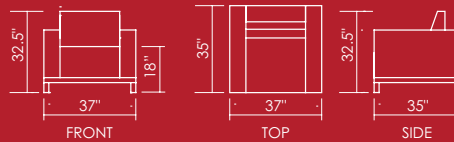

OPTIONS:

- Ganging kit
- 3/4" natural stone or man-made solid surface table-top
- Power/data available on tables
- Custom sizes and finishes available

CHAIR #9165-AL2

TABLE #9171-AL2
OTTOMAN #9169-AL2
PLANTER #9170-AL2

CORNER #9168-AL2

ARMLESS CHAIR #9164-AL2

ONE ARM SOFA #9167-AL2

LOVESEAT #9166-AL2

BENCH #9172-AL2

 C O D Y

DESIGNED BY: ANTONIO LAROSA

BENCHMARKCONTRACTFURNITURE.COM