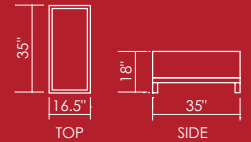

OPTIONS:

- Ganging kit
- 3/4" natural stone or man-made solid surface table-top
- Power/data available on tables
- Custom sizes and finishes available

CHAIR #9165-AL2

TABLE #9171-AL2
OTTOMAN #9169-AL2
PLANTER #9170-AL2

CORNER #9168-AL2

ARMLESS CHAIR #9164-AL2

ONE ARM SOFA #9167-AL2

LOVESEAT #9166-AL2

BENCH #9172-AL2

 C O D Y

DESIGNED BY: ANTONIO LAROSA

BENCHMARKCONTRACTFURNITURE.COM