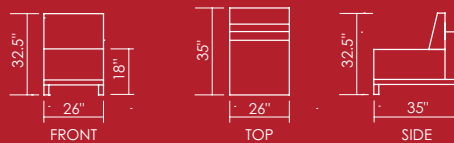

OPTIONS:

- Ganging kit
- 3/4" natural stone or man-made solid surface table-top
- Power/data available on tables
- Custom sizes and finishes available

CHAIR #9165-AL2

TABLE #9171-AL2
OTTOMAN #9169-AL2
PLANTER #9170-AL2

CORNER #9168-AL2

ARMLESS CHAIR #9164-AL2

ONE ARM SOFA #9167-AL2

LOVESEAT #9166-AL2

BENCH #9172-AL2

 C O D Y

DESIGNED BY: ANTONIO LAROSA

BENCHMARKCONTRACTFURNITURE.COM