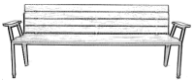

Pricing is LIST. Contact your sales representative for discount.

BENCHMARK CONTRACT FURNITURE

Style		Application	Size	LIST Price
Austin 14953	Aluminum Bench	Exterior	72"W x 21"D x 32"H. 18"SH	\$4,218

Aluminum frame construction - standard RAL powder coat colors apply.
Available with or without cutouts on the back. Standard cutouts - Comet, Nebula,
Wave, or Wisteria.
Available with surface mount capability. Must specify on purchase order.

Austin 14950	Wood Slat Bench	Exterior	72"W x 21"D x 32"H. 18"SH	\$4,781
-----------------	-----------------	----------	---------------------------	---------

Aluminum frame construction - standard RAL powder coat colors apply.
Jatoba wood slats with exterior oil finish.
Available with surface mount capability. Must specify on purchase order.