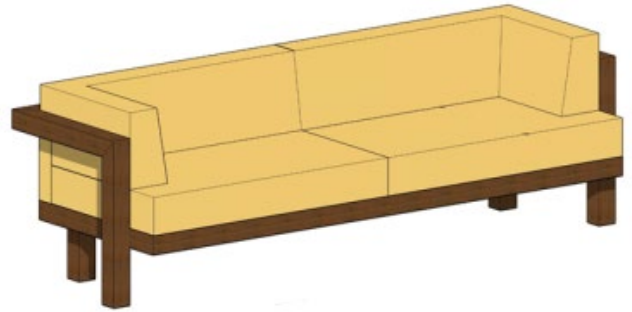

Stonewynn Armless Sofa

Model #9711-MF3

Stainless steel frame construction – Silver, Charcoal or Bronze.

Frame available with wood sublimation upgrade.

Upholstered – standard Stonewynn fabrics apply.

Also available in C.O.M. - fabric must be suitable for exterior environment and tested at our factory for suitability.

88" x 32" x 30"H. 18"SH.

Stonewynn Armed Sofa

Model #9710-MF3

Stainless steel frame construction – Silver, Charcoal or Bronze.

Frame available with wood sublimation upgrade.

Upholstered – standard Stonewynn fabrics apply.

Also available in C.O.M. - fabric must be suitable for exterior environment and tested at our factory for suitability.

94" x 32" x 30"H. 18"SH.

exterior