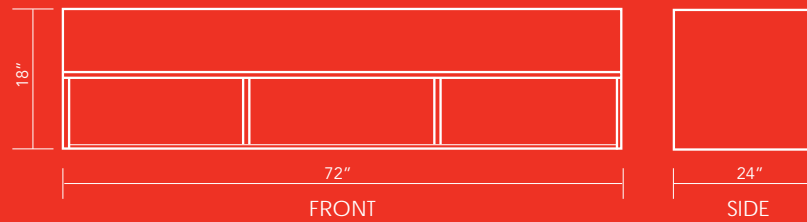

OPTIONS:

- 3/4" natural stone or man-made solid surface table tops

BENCH 4395-AL5

TABLE 4401-AL5

BENCHMARKDESIGNGROUP.COM

456 Osceola Avenue • Jacksonville Beach, FL 32250 PH: 904-246-5060 • FX: 904-246-9008