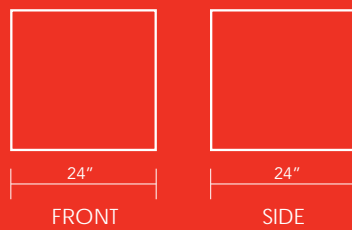

OPTIONS:

- 3/4" natural stone or man-made solid surface table tops

BENCH 4395-AL5

TABLE 4401-AL5

BENCHMARKDESIGNGROUP.COM

456 Osceola Avenue • Jacksonville Beach, FL 32250 PH: 904-246-5060 • FX: 904-246-9008