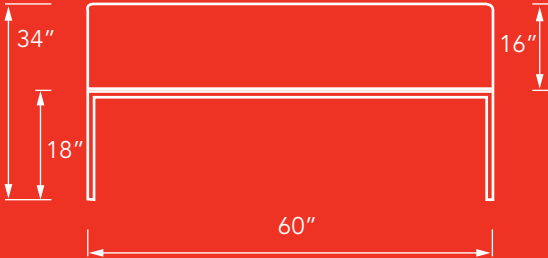

PARK COLLECTION

DESIGNED BY: ANTONIO LAROSA

BENCHMARKDESIGNGROUP.COM

456 Osceola Avenue • Jacksonville Beach, FL 32250 PH: 904-246-5060 • FX: 904-246-9008