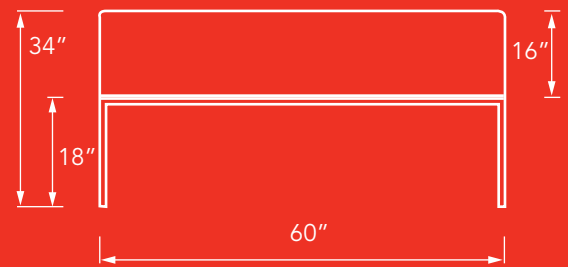

OPTION:

Powder coated aluminum slats