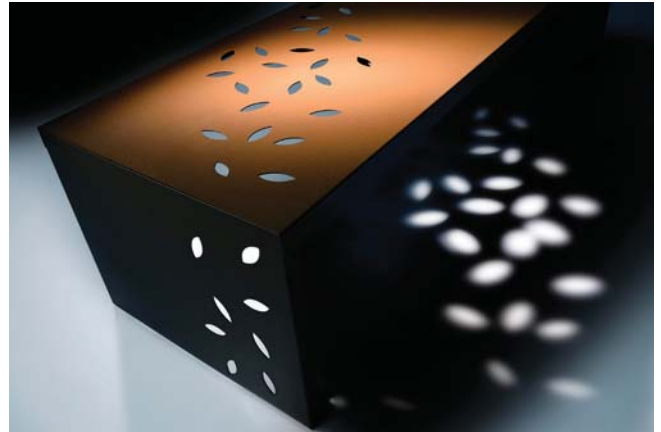

PARK COLLECTION

BENCHMARKDESIGNGROUP.COM

LEAFY BENCH

DESIGNED BY: ANTONIO LAROSA

The stylish and sturdy Leafy bench will make a statement in any public area.
Designed for high traffic use.

STANDARD FEATURES:

Powder coated steel or aluminum frame

Water jet cut pattern

ARIA BENCH

DESIGNED BY: ANTONIO LAROSA

The simple and elegant Aria bench will enhance any outdoor setting.

STANDARD FEATURES:

Powder coated aluminum
frame and back

Solid teak wood slats

OPTION:

Powder coated aluminum slats

FORTE BENCH

DESIGNED BY: ANTONIO LAROSA

Clean, modern lines allow the Forte bench to enhance a host of outdoor environments.

STANDARD FEATURES:

- Powder coated aluminum frame
- Water jet cut pattern