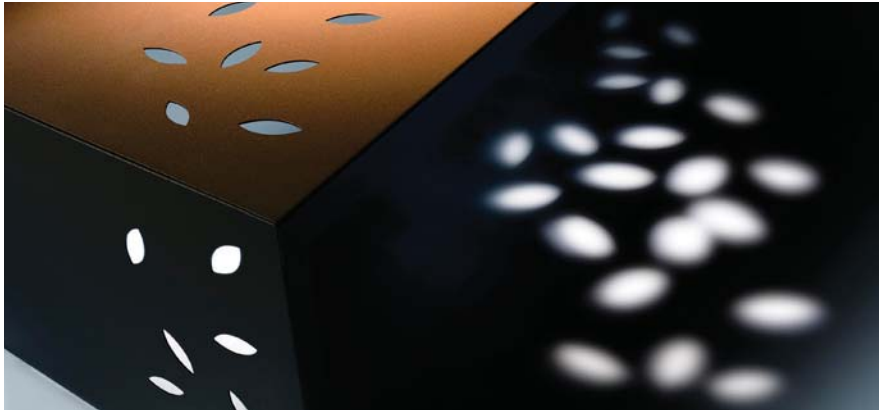

PARK COLLECTION

DESIGNED BY: ANTONIO LAROSA

BENCHMARKDESIGNGROUP.COM

456 Osceola Avenue • Jacksonville Beach, FL 32250 PH: 904-246-5060 • FX: 904-246-9008