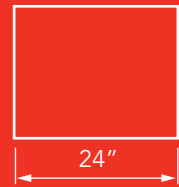

STANDARD FEATURES:

Powder coated steel or aluminum frame

Water jet cut pattern