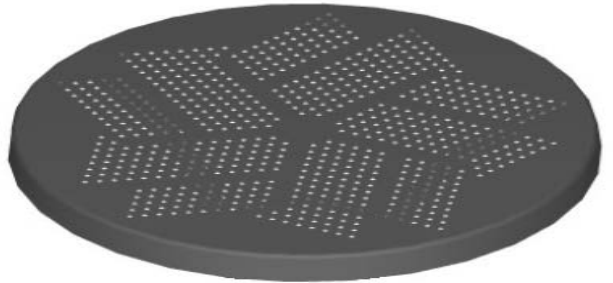

CLUSTER SEATING

* Customizations available. Contact Benchmark.

Heavy duty welded tubular aluminum frame.
Chair heads included – select from standard options.
Tabletop included– select from standard options.
Metal finish - standard powder coat colors apply.
Solid surface finish – standard solid surface colors apply.
Bolt down application.
Swivel chair option available.

1076: 36 or 42" Dia

1277: 57" Dia

1278: 48" or 57" Dia

exterior

CLUSTER SEATING

STANDARD SEAT HEAD OPTIONS...

Preston

Waterford

Grayson

Eden

Sebring

Waverly

exterior

* Customizations available. Contact Benchmark.

CLUSTER SEATING

TABLETOP OPTIONS...

Smooth Aluminum

Rosette Aluminum

Pinwheel Aluminum

Eden Aluminum

Solid Surface

* Customizations available. Contact Benchmark.

exterior